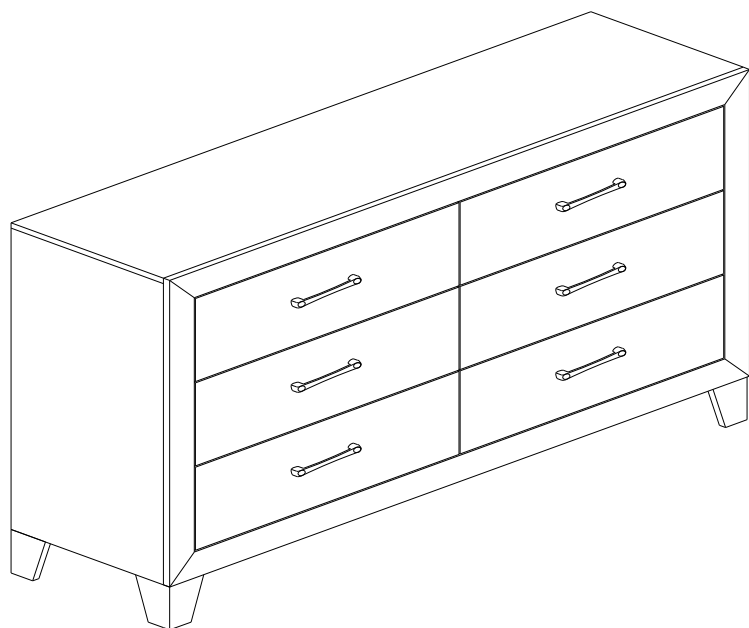

DRESSER

B9310 / B9320-1 Dresser

Thank you for purchasing this quality product . Be sure to check all packing material carefully for small parts that may have come loose inside the carton during shipment.

****Do not fully tighten screws until fully assembled****

Box of Dresser		
NO	DESCRIPTION	QTY
1	 DRESSER	1
2	 CASEGOODS LEG	4

Box of Dresser - Hardware List		
A	 JCBC BOLT M6 x 1.0 x 40 mm	8
B	 ALLEN KEY - M4	1
C	 ANTI-TIPPING HARDWARE KIT	1