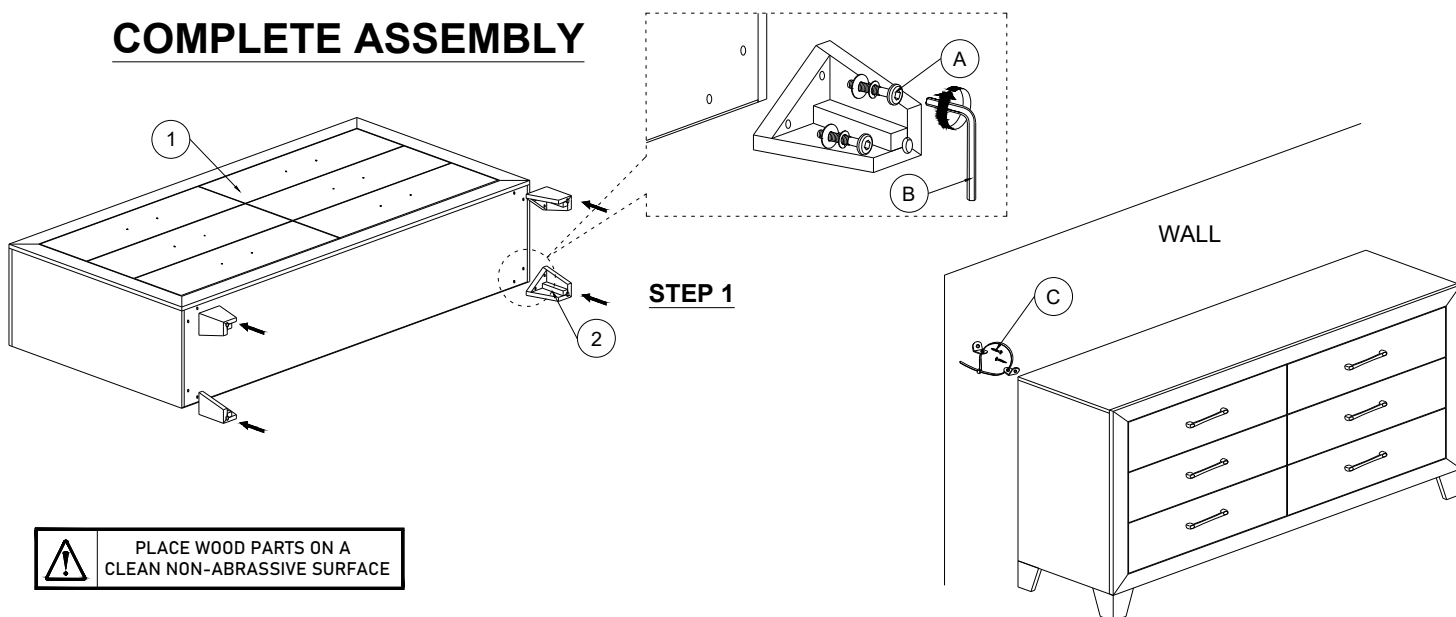

DRESSER

B9310 / B9320-1 Dresser

Thank you for purchasing this quality product . Be sure to check all packing material carefully for small parts that may have come loose inside the carton during shipment.

****Do not fully tighten screws until fully assembled****

Box of Dresser		
NO	DESCRIPTION	QTY
1	 DRESSER	1
2	 CASEGOODS LEG	4

Box of Dresser - Hardware List		
A	 JCBC BOLT M6 x 1.0 x 40 mm	8
B	 ALLEN KEY - M4	1
C	 ANTI-TIPPING HARDWARE KIT	1

COMPLETE ASSEMBLY

The Hardware is Located in the Packing Items.
The Anti Tipping Hardware is Located in the 1st Right Side Front Drawer of Dresser.

NOTE : Pictures for illustration purpose only.

MADE IN MALAYSIA